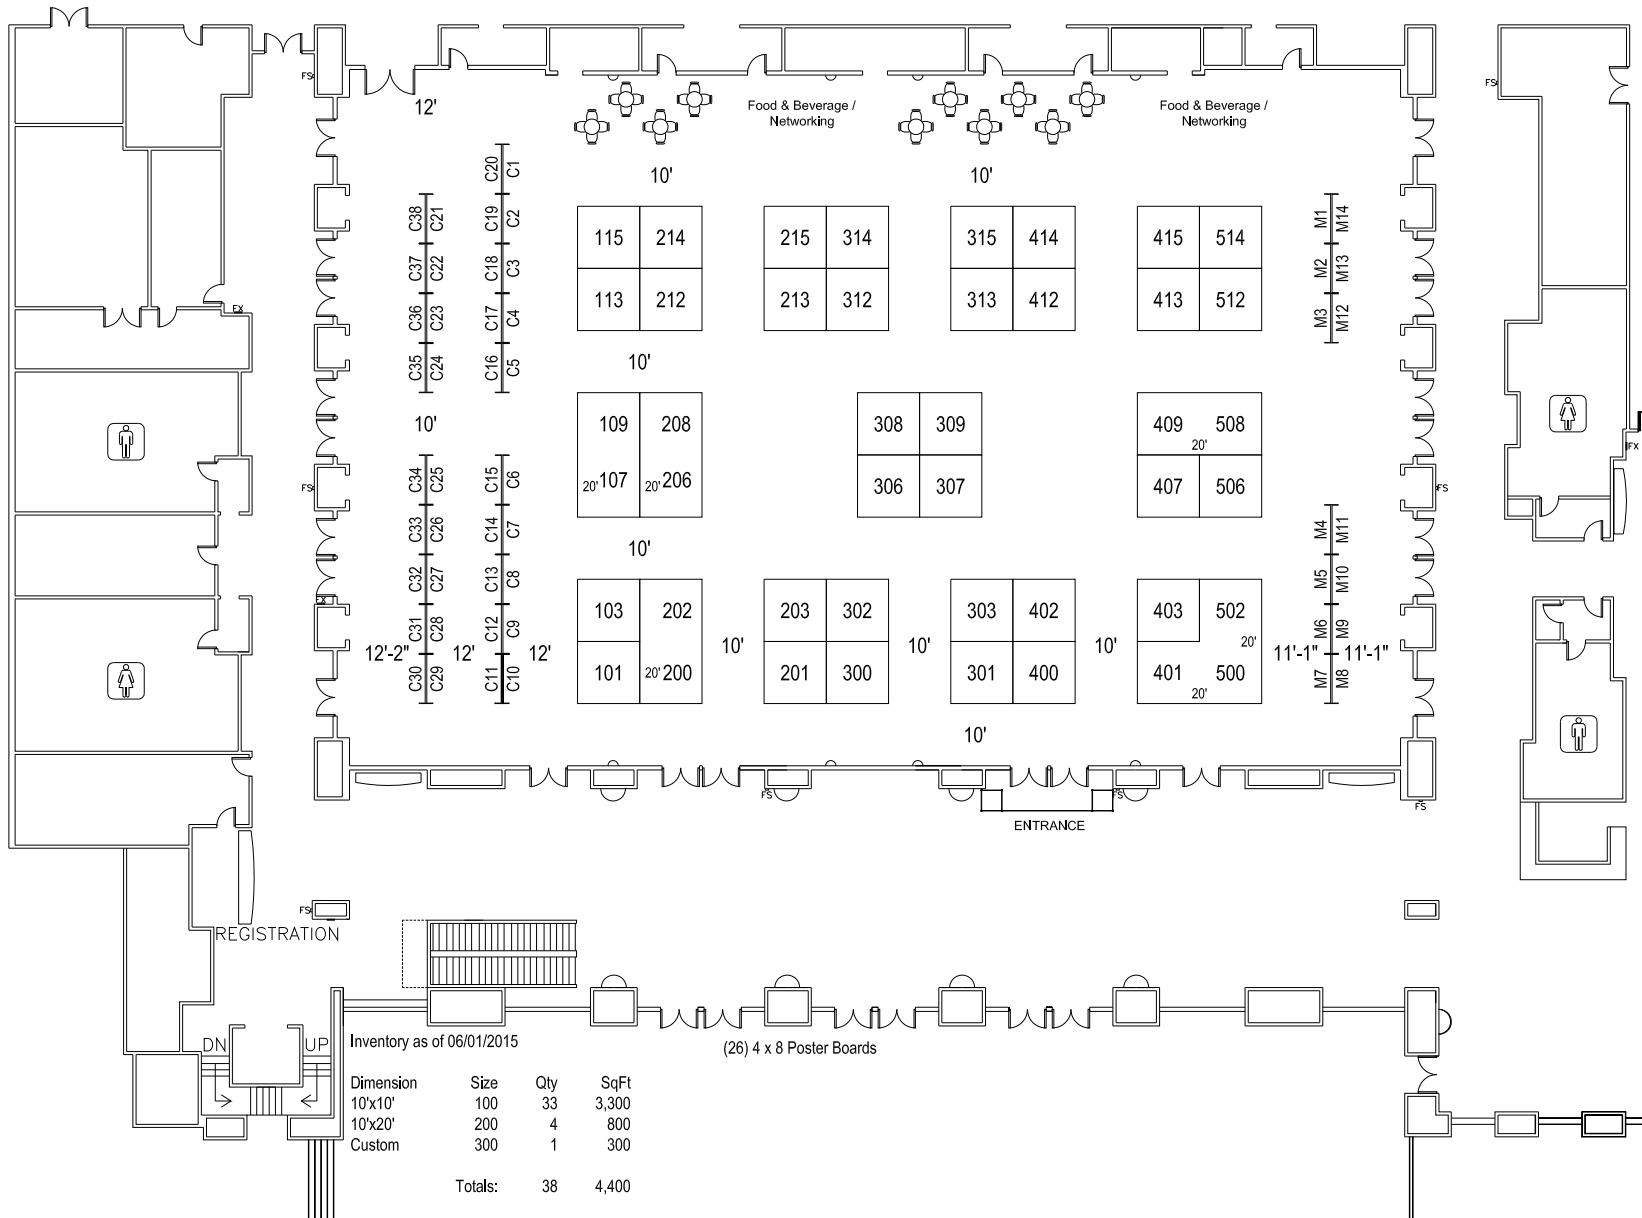

ROLL UP DOOR

Inventory as of 06/01/2015

Dimension	Size	Qty	SqFt
10'x10'	100	33	3,300
10'x20'	200	4	800
Custom	300	1	300
Totals:		38	4,400

(26) 4 x 8 Poster Boards

CEC-ICMC 2015
June 29 - July 1, 2015
JW Marriott Starr Pass Resort
Arizona Ballroom