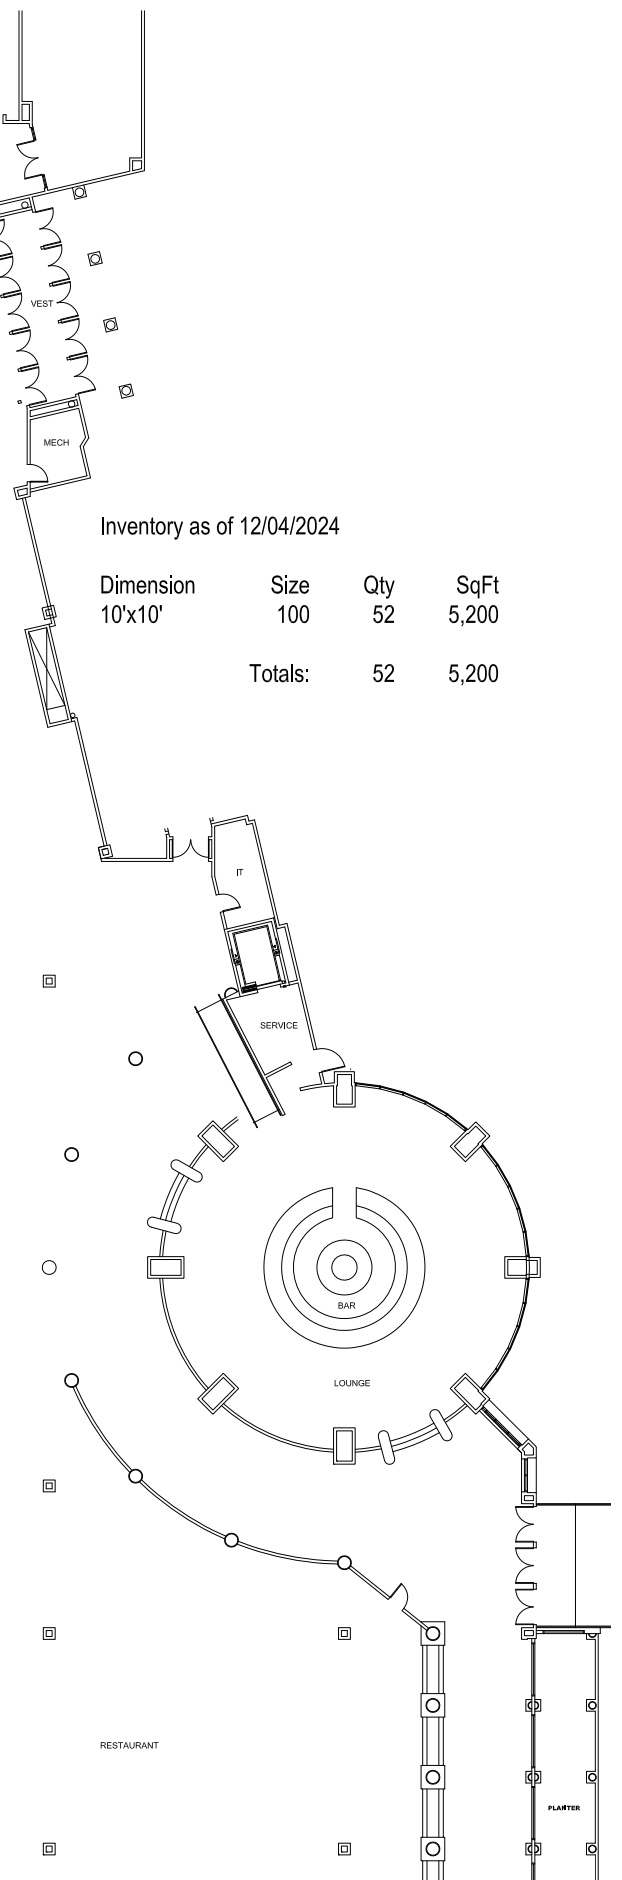

Inventory as of 12/04/2024

Dimension	Size	Qty	SqFt
10'x10'	100	52	5,200
Totals:		52	5,200