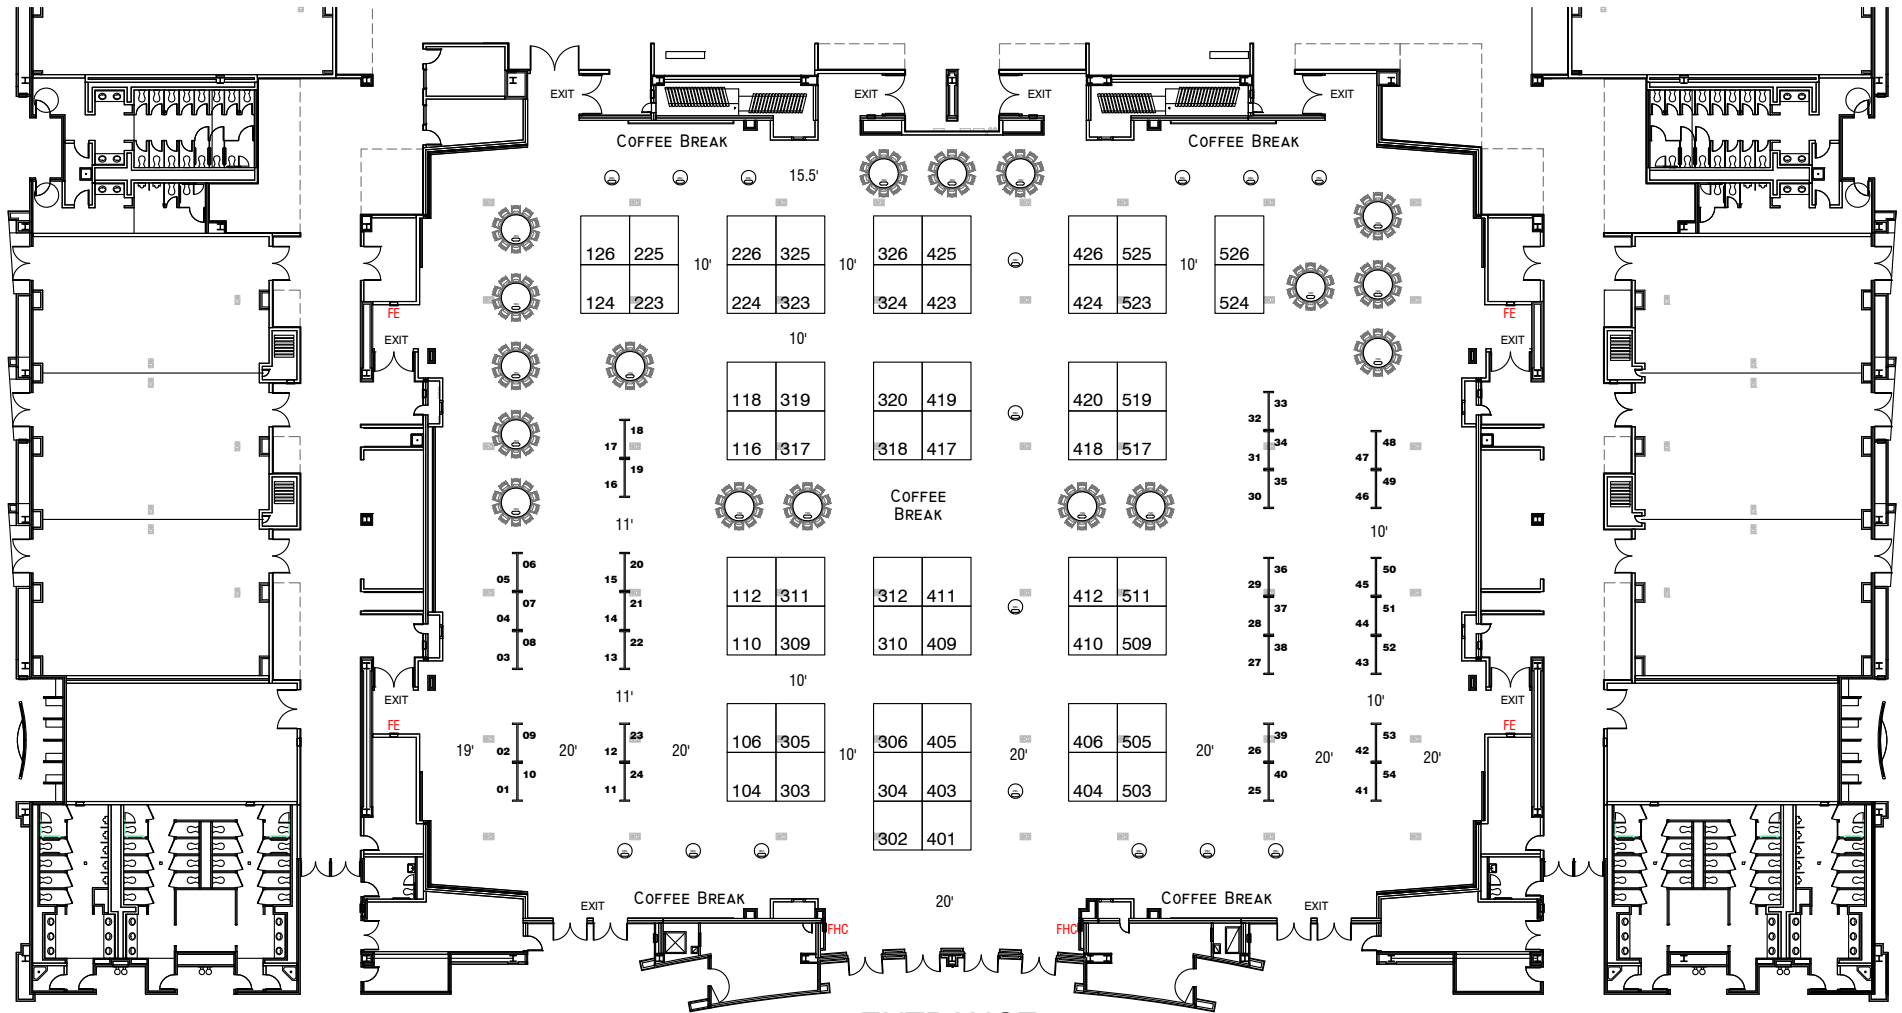

CEC-ICMC 2019
 July 22-24, 2019
 Connecticut Convention Center · Hartford, Connecticut

Ceiling height 30' max.
 Aisle widths as noted

Utility floorports

ENTRANCE

Rev. 6/27/19

Ballroom A&B

- 56-10x10 booths
- 27-4x8 posterboards

Prefunction

- 6-2M reg counters
- 5-4x8 posterboards
- 6x2 tabletop
- 3M entrance unit