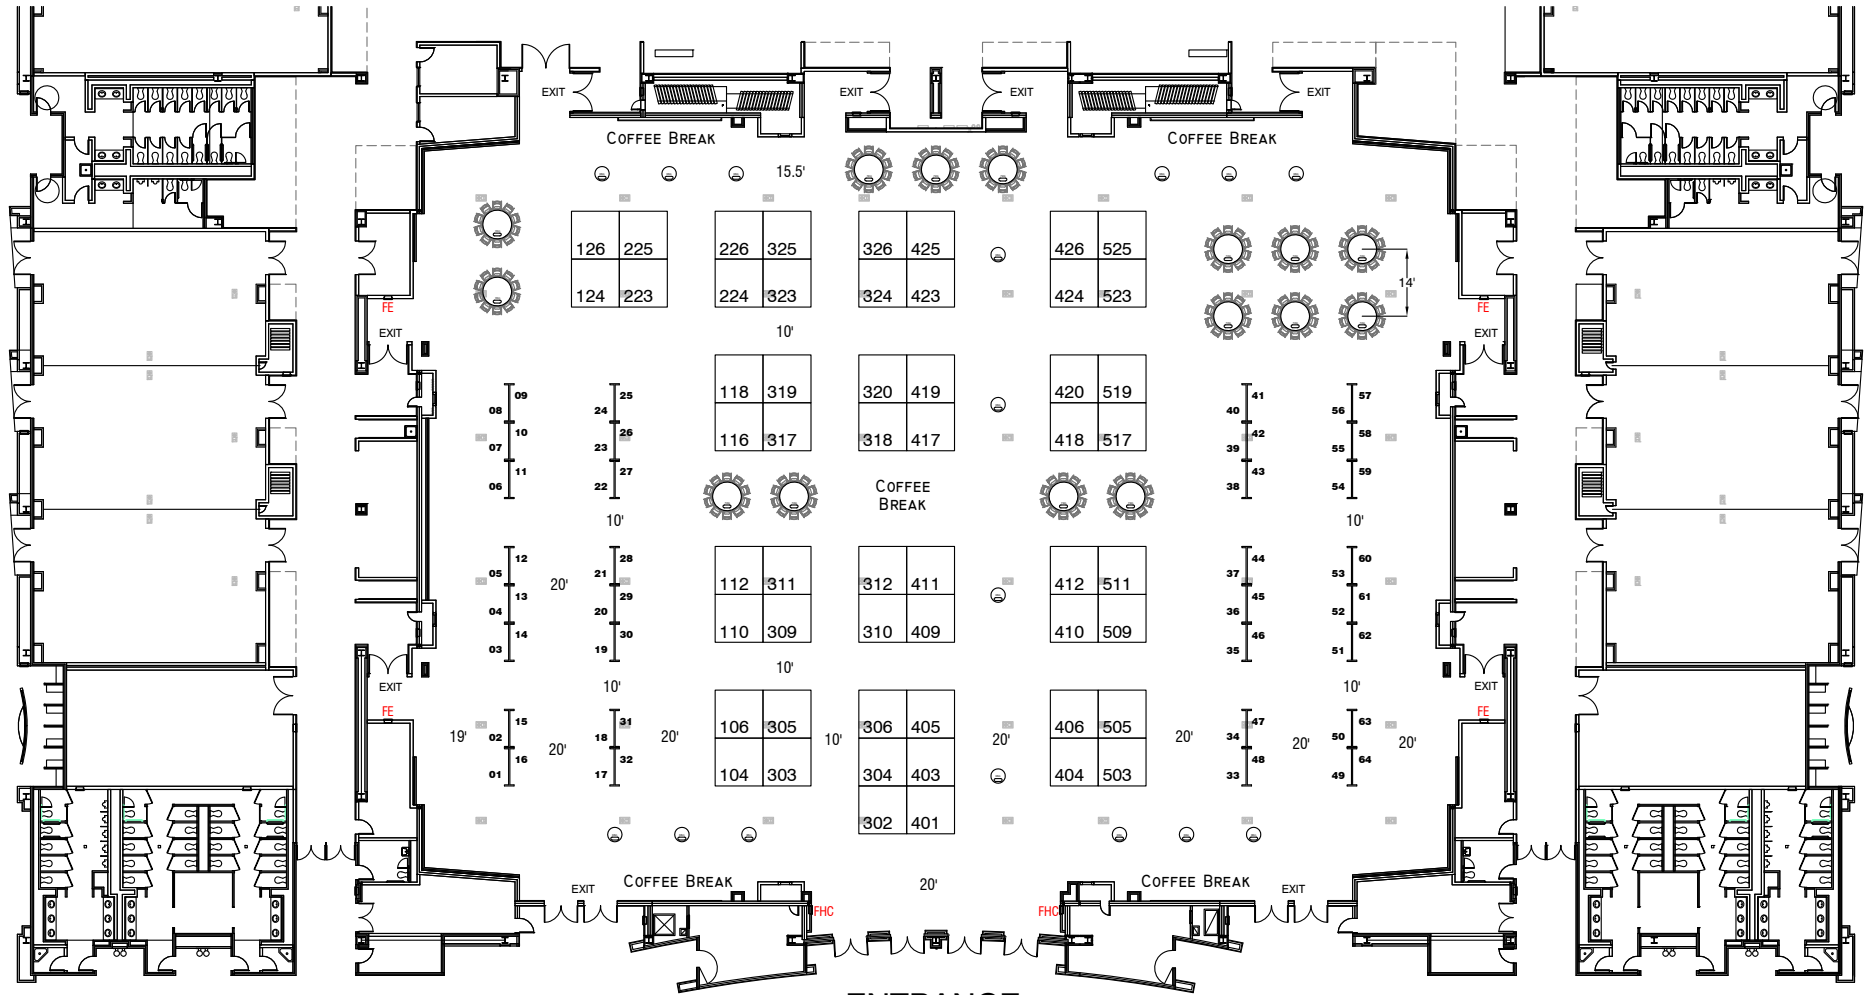

CEC-ICMC 2019
 July 22-24, 2019
 Connecticut Convention Center · Hartford, Connecticut

Ceiling height 30' max.
 Aisle widths as noted Utility floorports

ENTRANCE

Rev. 11/17/18

Ballroom A&B
 54-10x10 booths
 32-4x8 posterboards