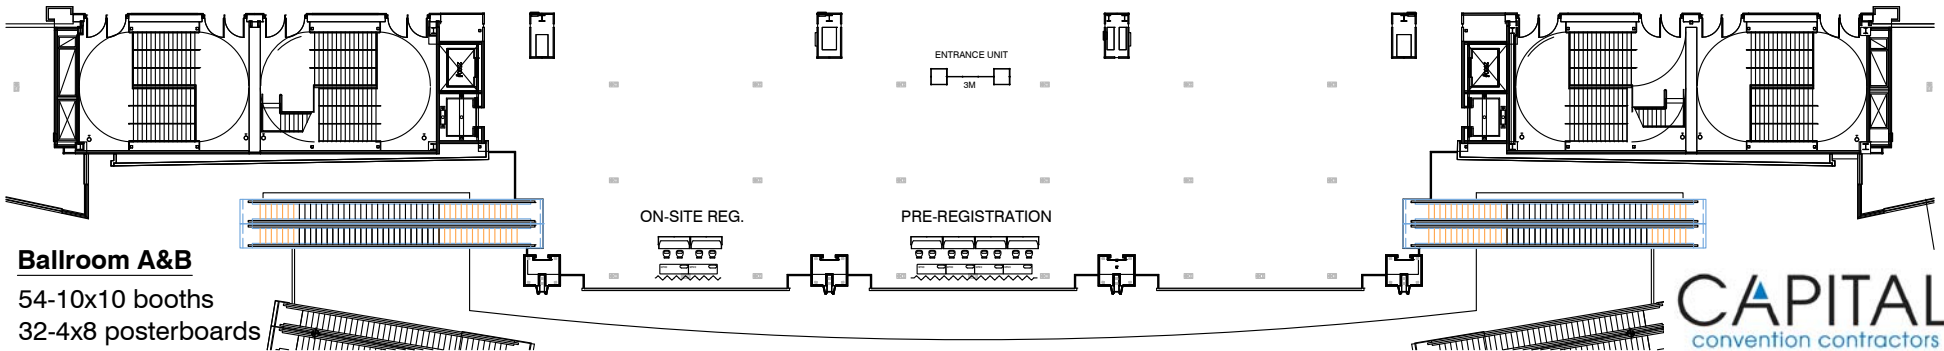

CEC-ICMC 2019
 July 22-24, 2019
 Connecticut Convention Center · Hartford, Connecticut

Ceiling height 30' max.
 Aisle widths as noted Utility floorports

ENTRANCE

Rev. 11/17/18

Ballroom A&B
 54-10x10 booths
 32-4x8 posterboards